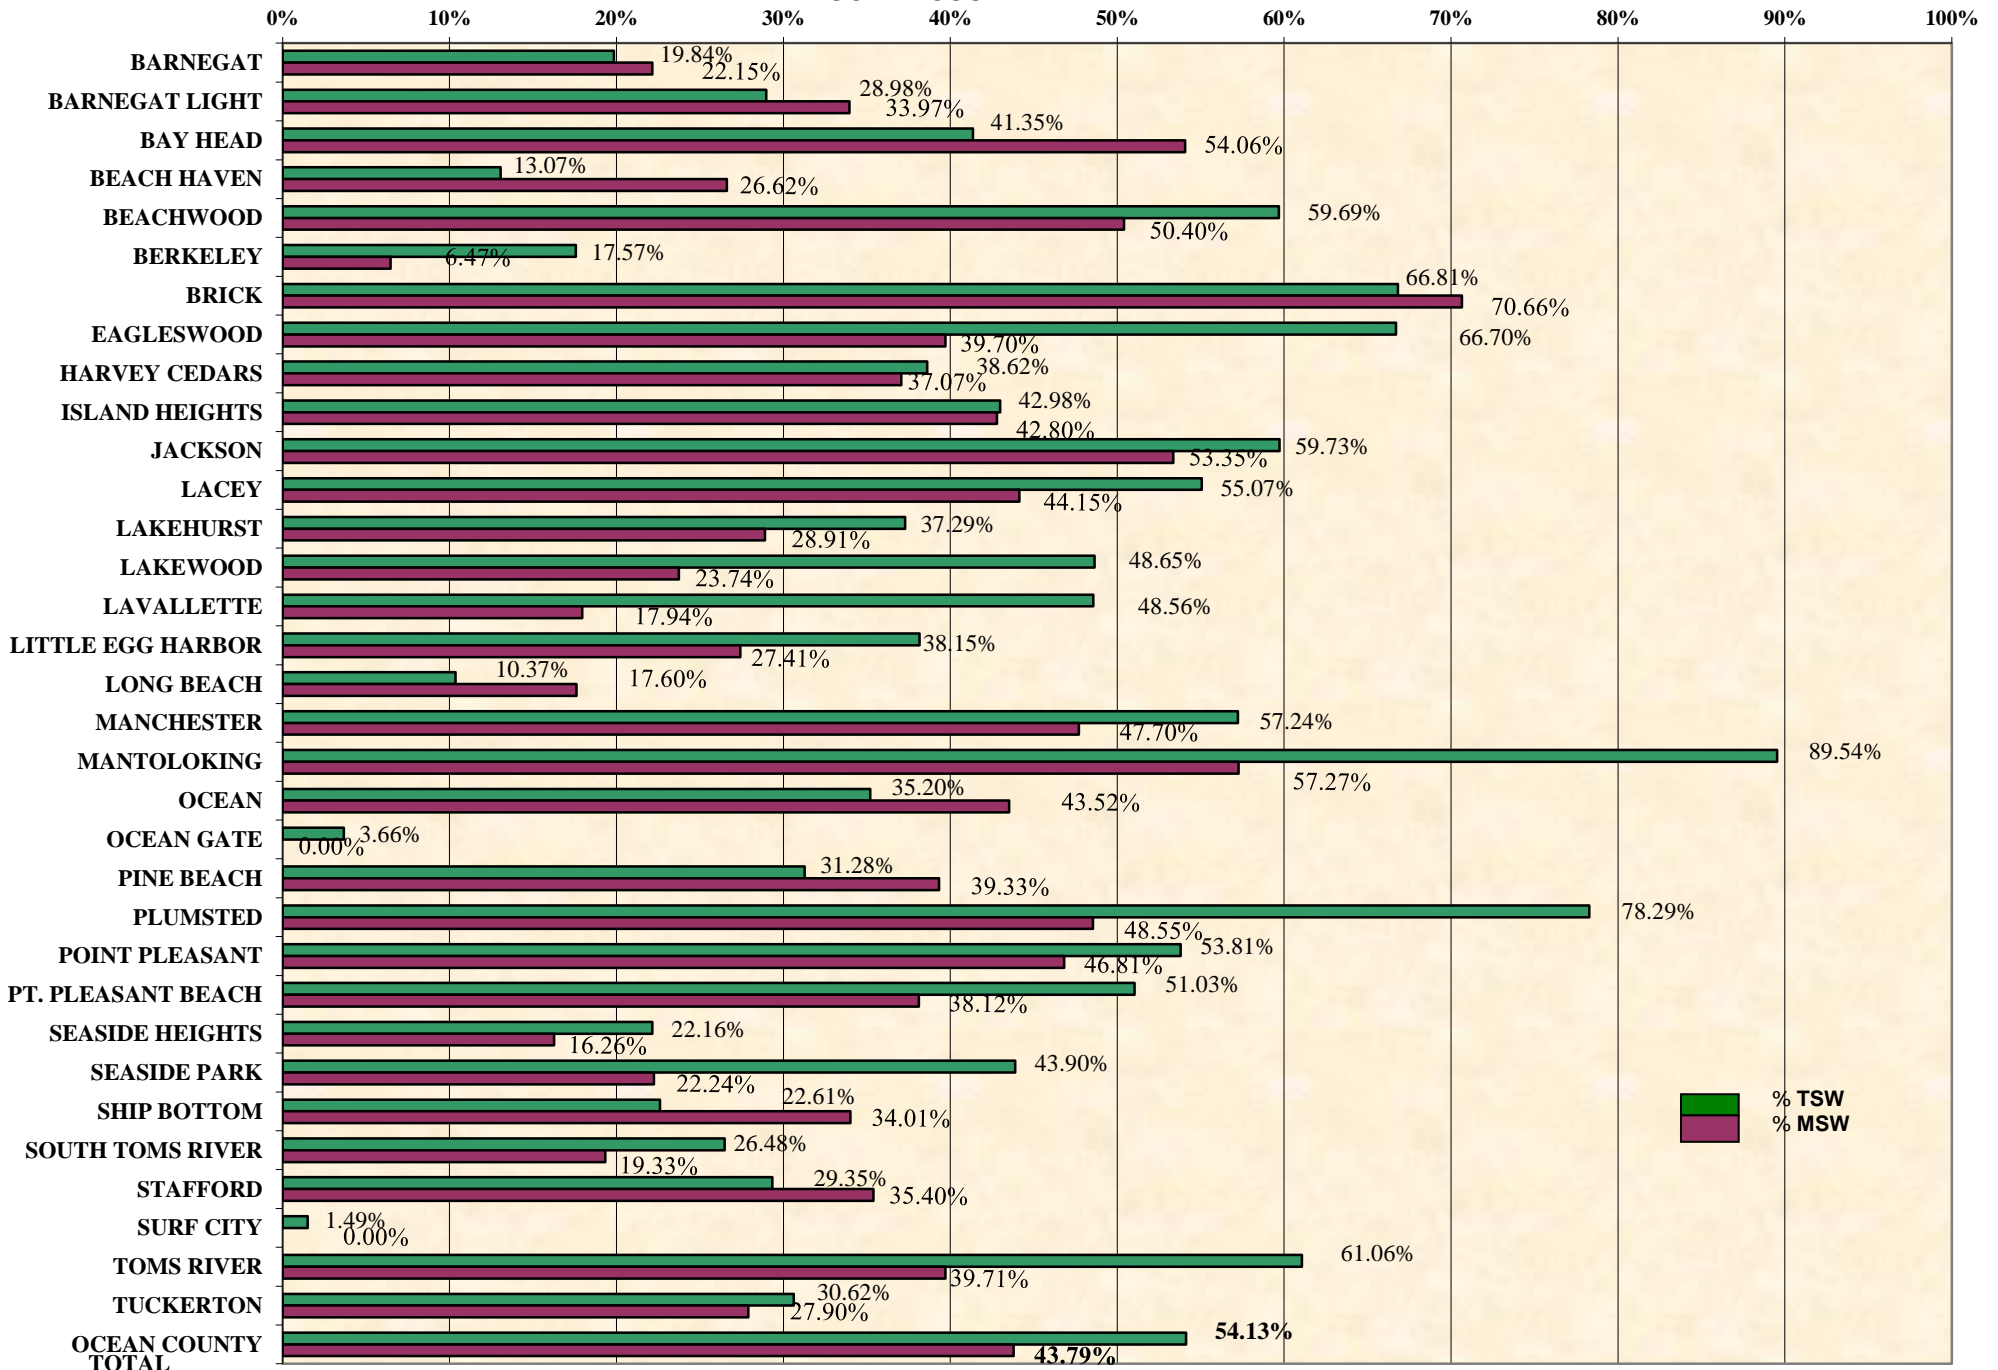

**FINAL 2013 - PERCENTAGE OF TOTAL SOLID WASTE AND MUNICIPAL SOLID WASTE RECYCLED IN OCEAN COUNTY**

**Total Recyclables: MSW: 311,023.13 tons/TSW 821,947 tons Prepared by: Ocean County Dept. of Solid Waste Management  
 Source: Ocean County Municipal Recycling Reporting Forms, OC Landfill Waste Type Reports & NJDEP Solid Waste Facility Reports**