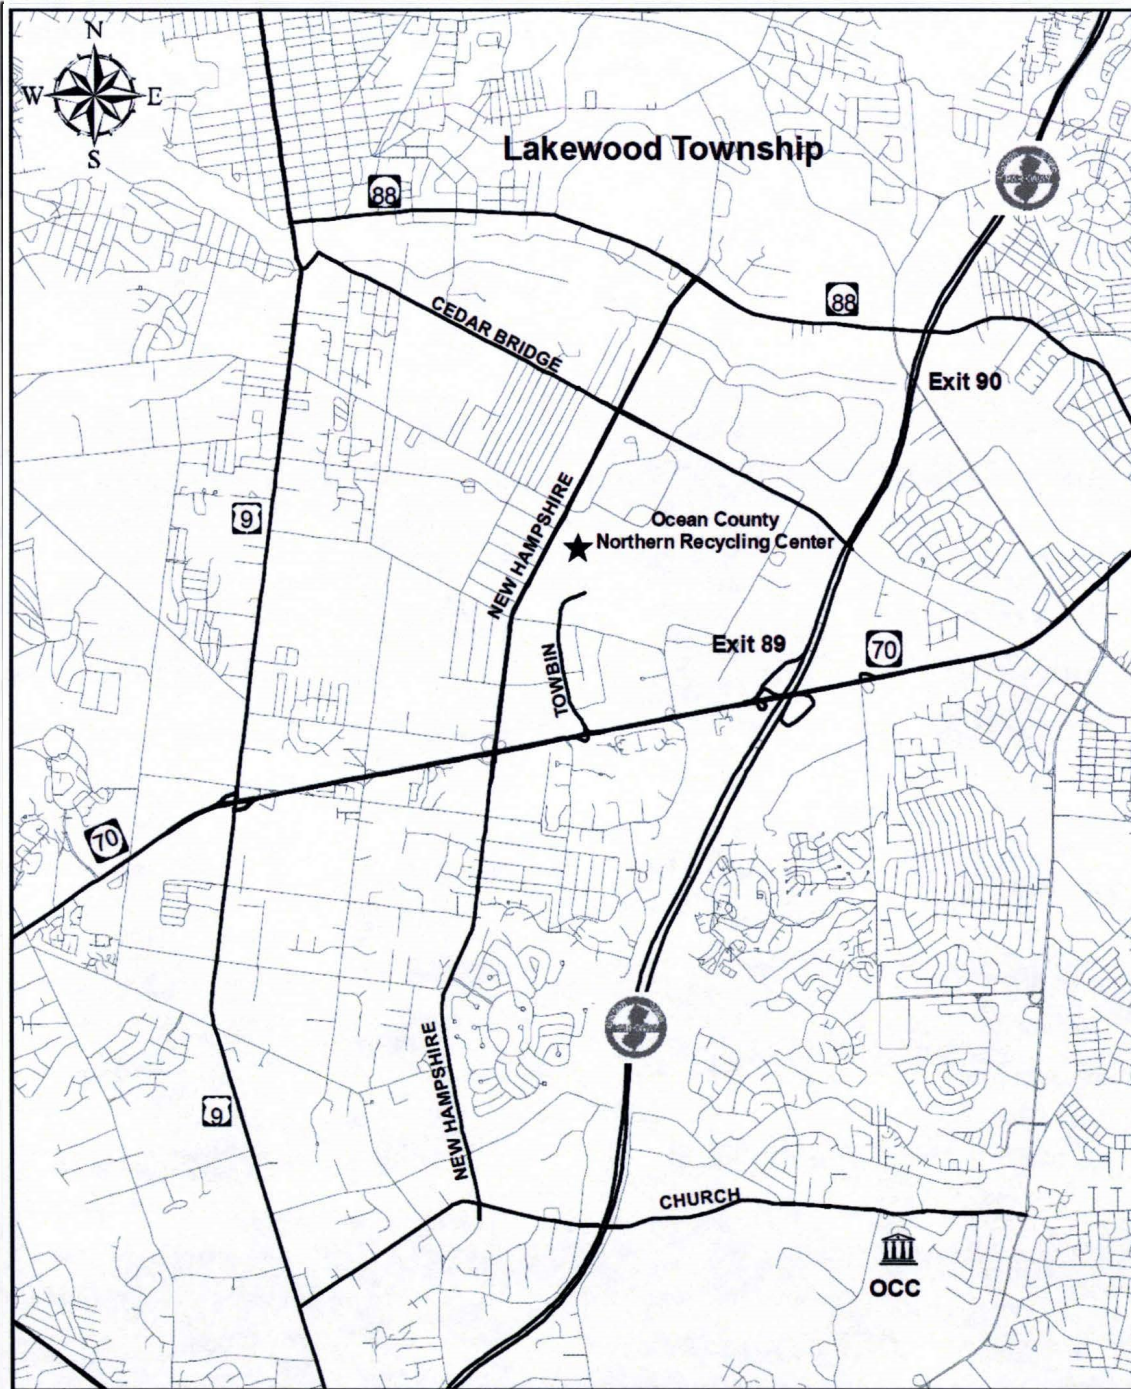

**Directions to the Ocean County
Recycling Education Center And Waste Management Office**

From The North

- -Exit the Garden State Parkway at (Lakehurst/Brick) Interchange #89B.
- -Turn right onto State Highway #70.
- -Go west on State Highway #70 and turn right onto Towbin Ave.
- -Go north on Towbin Ave and enter the Northern Recycling Center at the end of Towbin Ave.

From The South

- -Exit the Garden State Parkway at (Lakehurst/Brick) Interchange #89 A.
- -Turn right onto State Highway #70.
- -Go west on State Highway #70 and turn right onto Towbin Ave.
- -Continue on Towbin Ave and enter the Northern Recycling Center at the end of Towbin Ave.

From the East

- -Take State Highway #70 west and turn right onto Towbin Ave.
- -Continue on Towbin Ave and enter the Northern Recycling Center at the end of Towbin Ave.

From the West

- -Take State Highway #70 east, stay to the right, follow exit for Towbin Ave.
- -Continue on Towbin Ave and enter the Northern Recycling Center at the end of Towbin Ave.

Once at the entrance of the Northern Recycling Center, follow the arrows on the reverse side of this map.

NOTE: Must exit the Recycling Facility using the side gate onto Towbin Avenue.