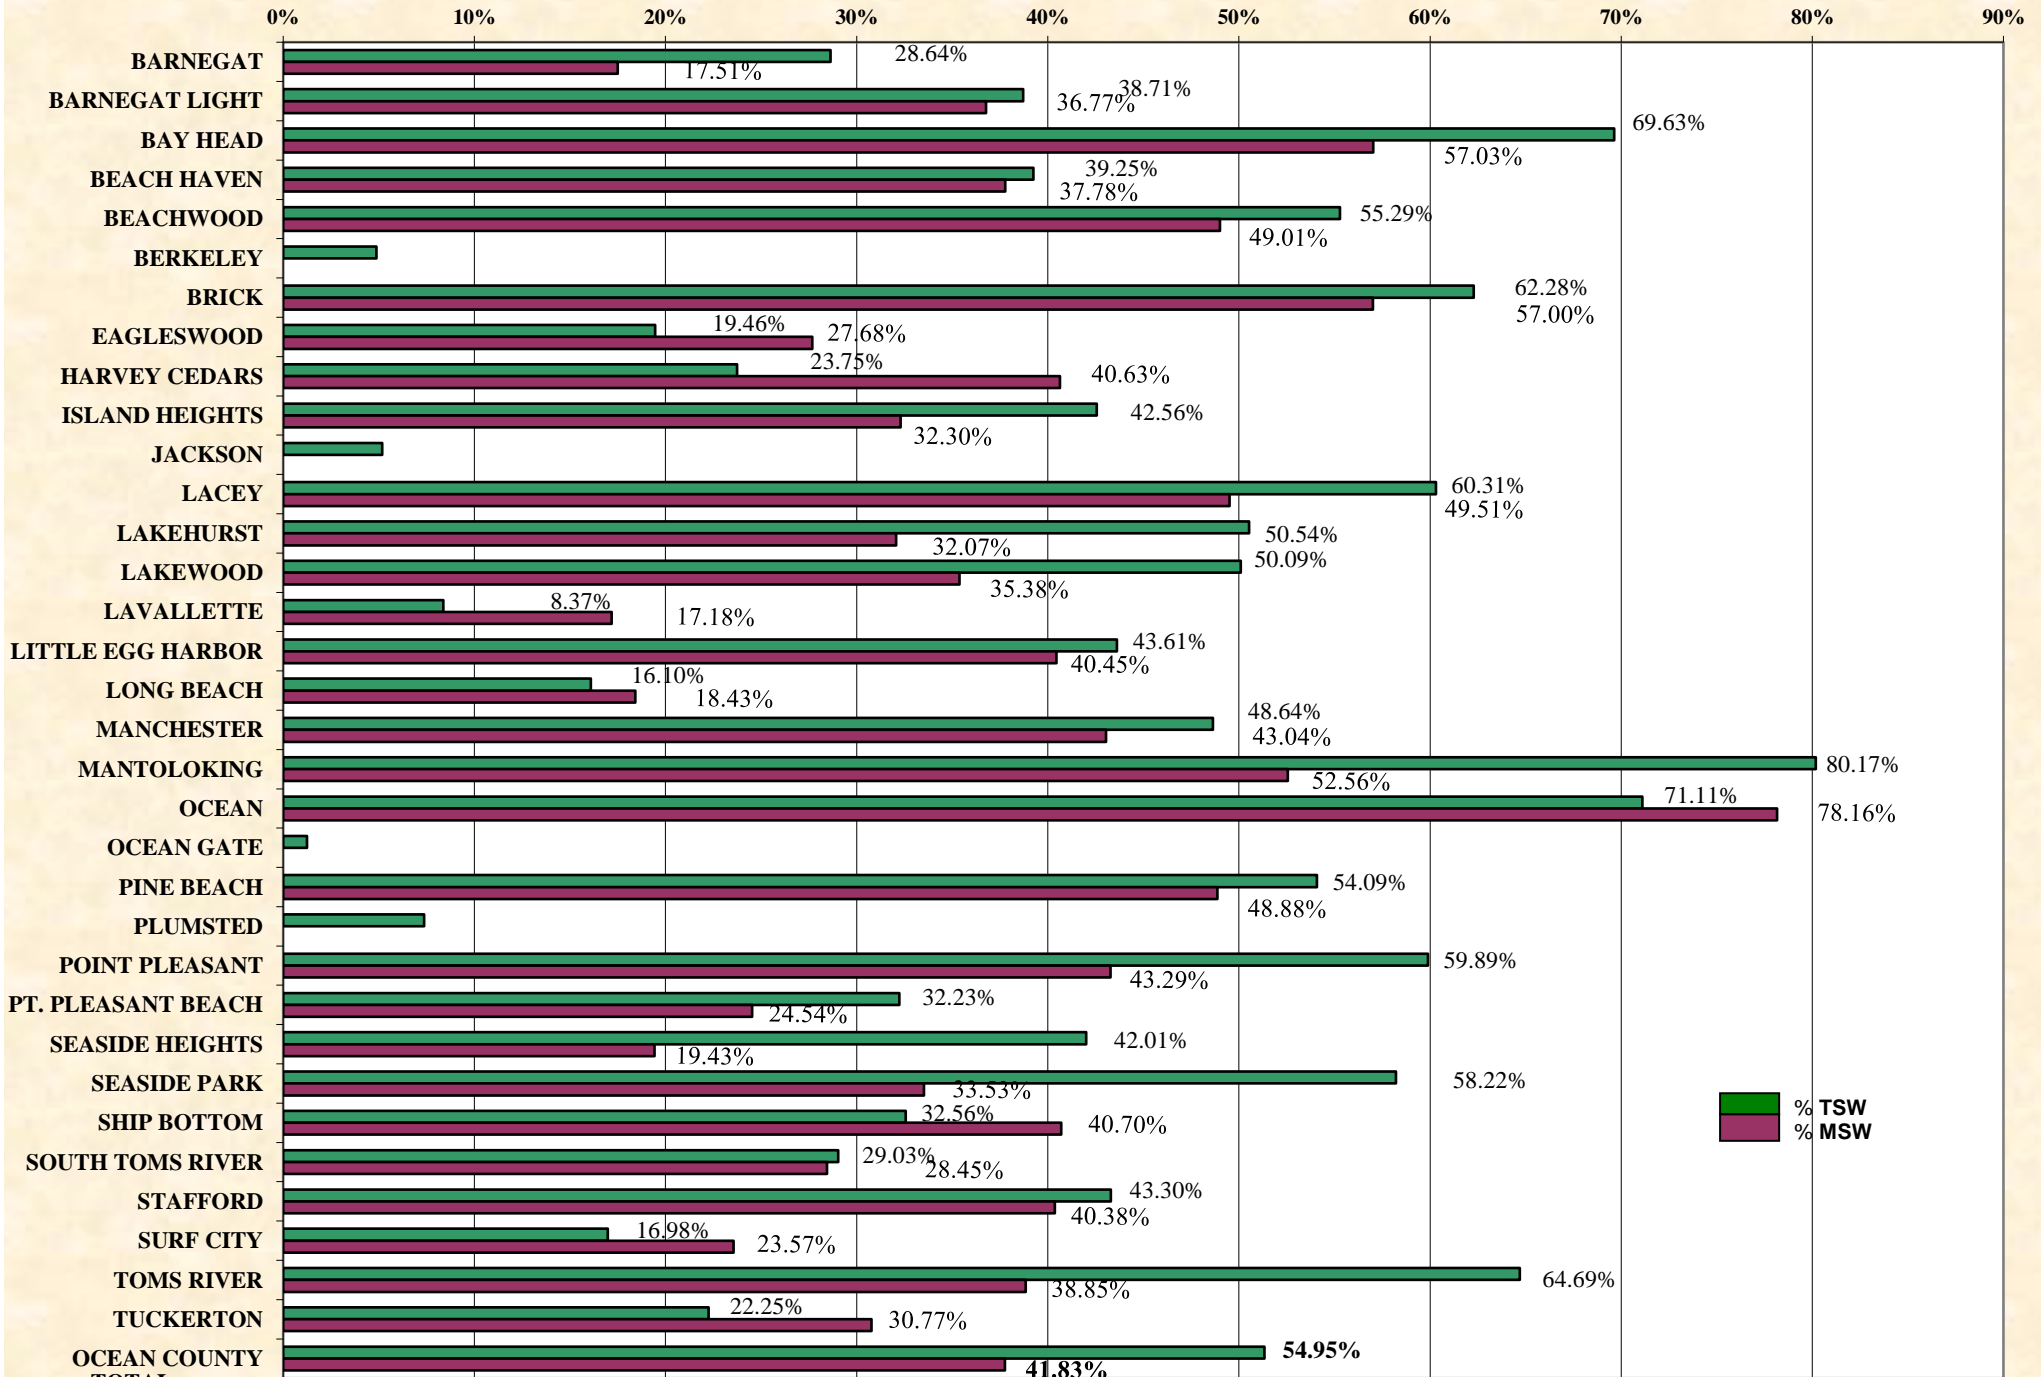

FINAL 2016 - PERCENTAGE OF TOTAL SOLID WASTE AND MUNICIPAL SOLID WASTE RECYCLED IN OCEAN COUNTY

Total Recyclables: TSW: 605,871 tons. MSW: 238,108 tons Prepared by: Ocean County Dept. of Solid Waste Management

Source: Ocean County Municipal Recycling Reporting Forms, OC Landfill Waste Type Reports & NJDEP Solid Waste Facility Reports