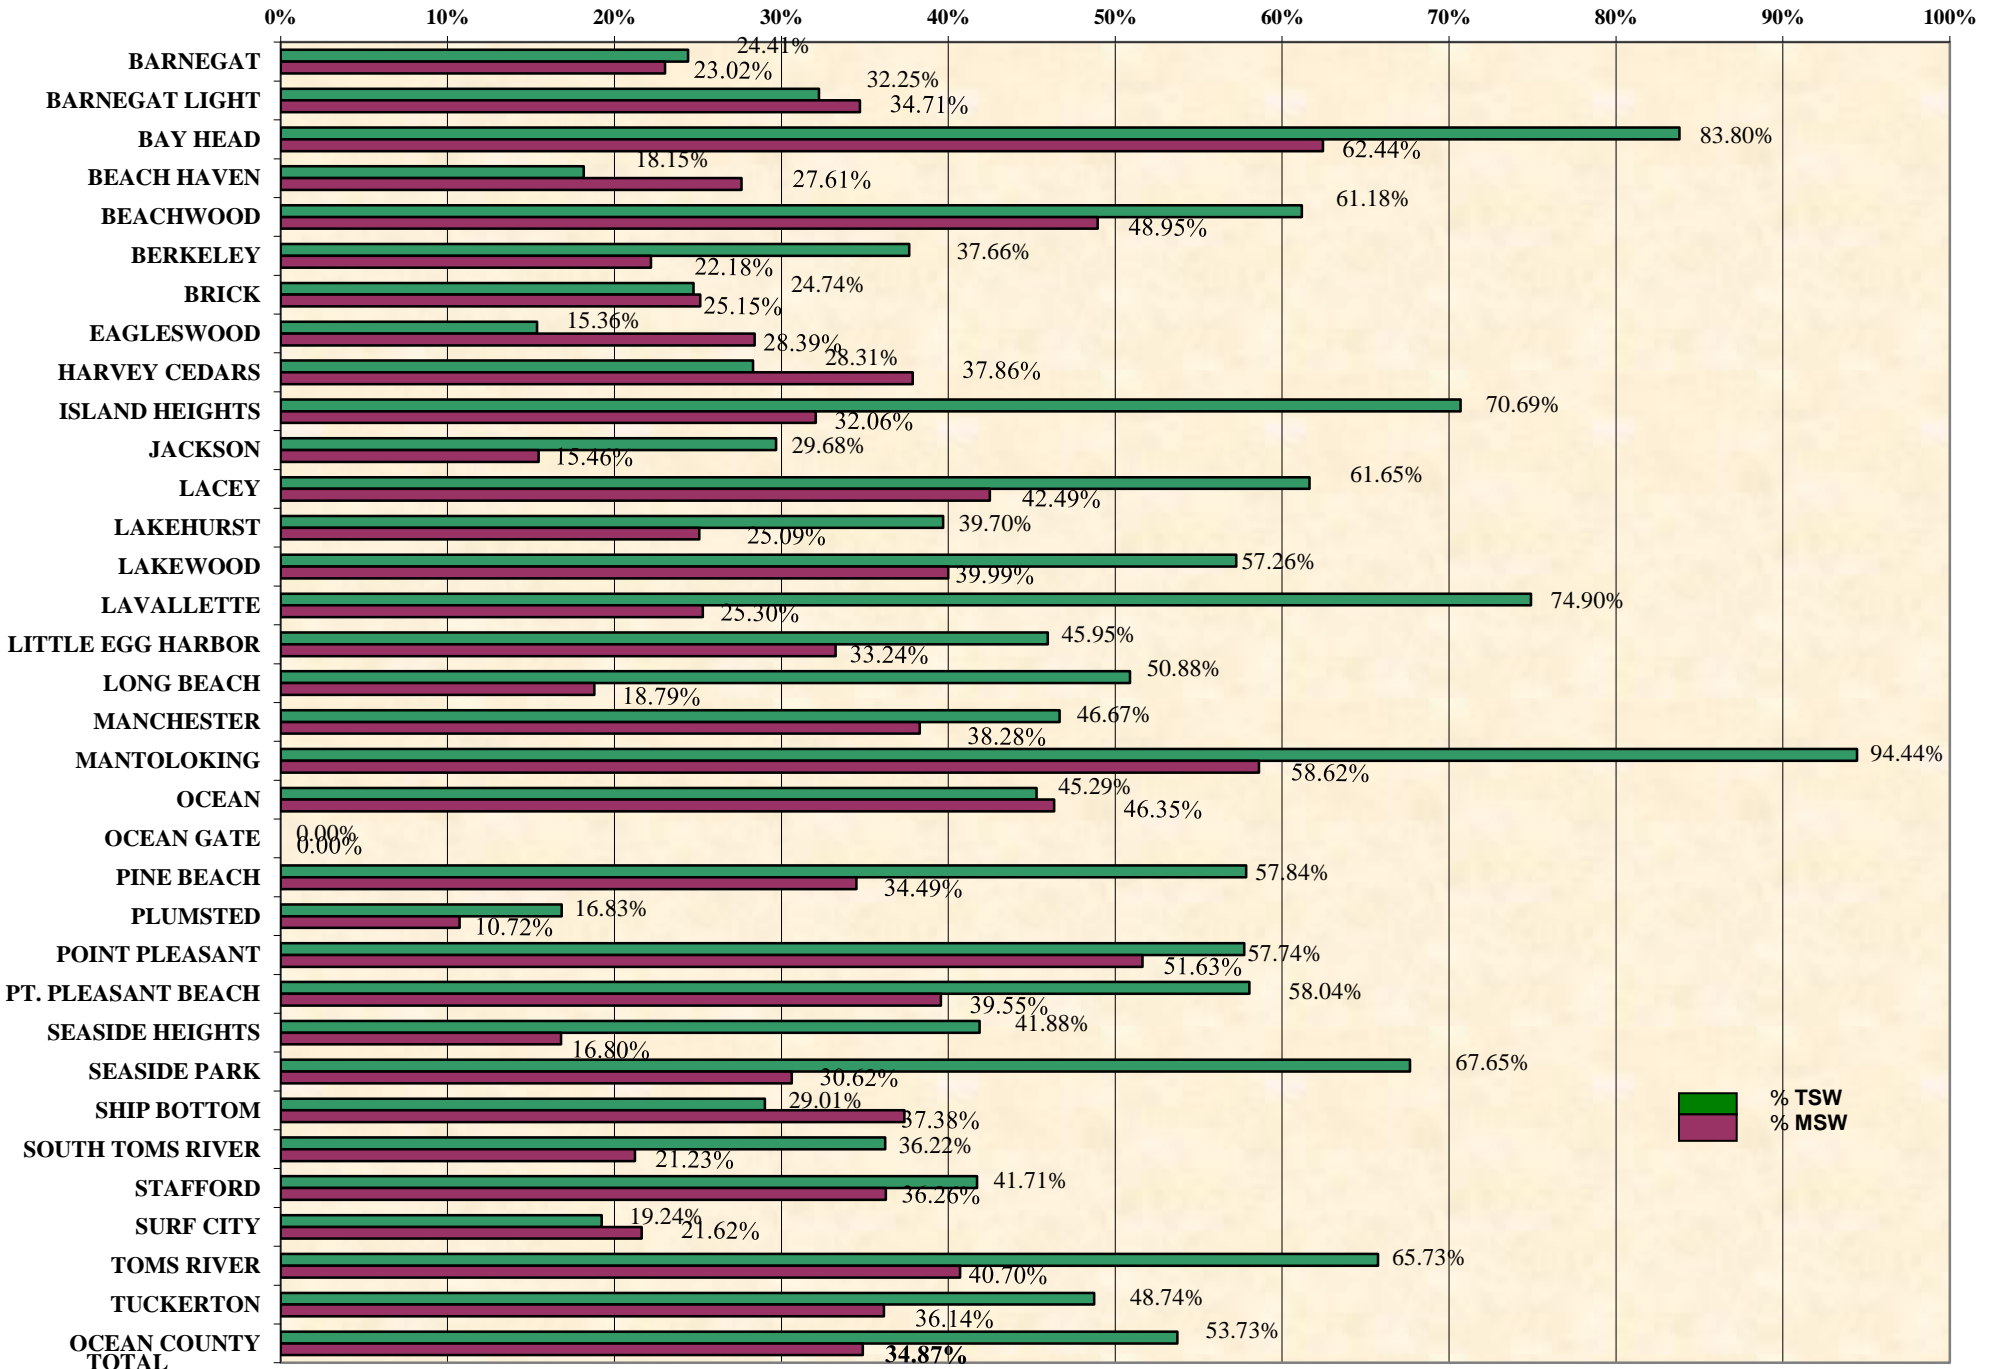

FINAL 2014 - PERCENTAGE OF TOTAL SOLID WASTE AND MUNICIPAL SOLID WASTE RECYCLED IN OCEAN COUNTY

Total Recyclables: 203,169 tons MSW. 581,292 tons TSW. Prepared by: Ocean County Dept. of Solid Waste Management

Source: Ocean County Municipal Recycling Reporting Forms, OC Landfill Waste Type Reports & NJ Solid Waste Transporter Monthly