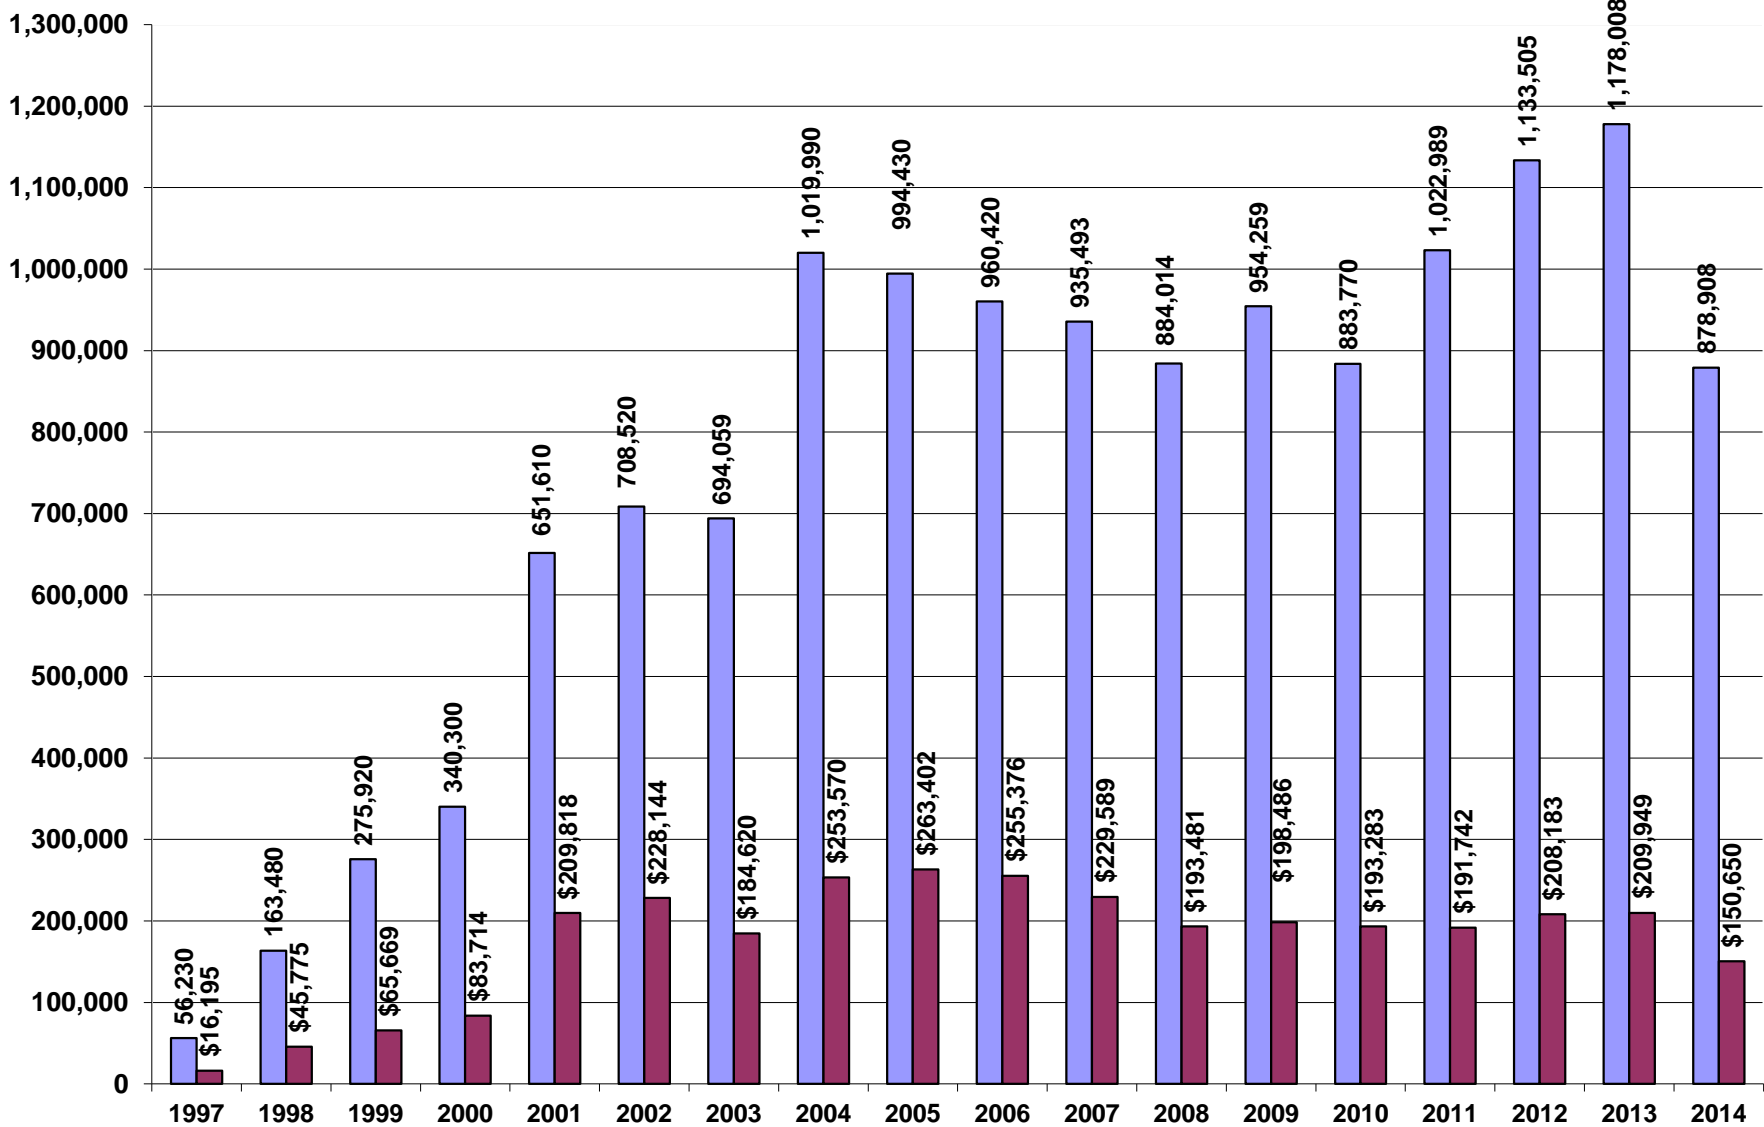

Ocean County Paint Management Program Quantities (in Pounds) and Costs 1997-2014

■ Pounds
 ■ Costs

Prepared by: Ocean County Dept. of Solid Waste Management