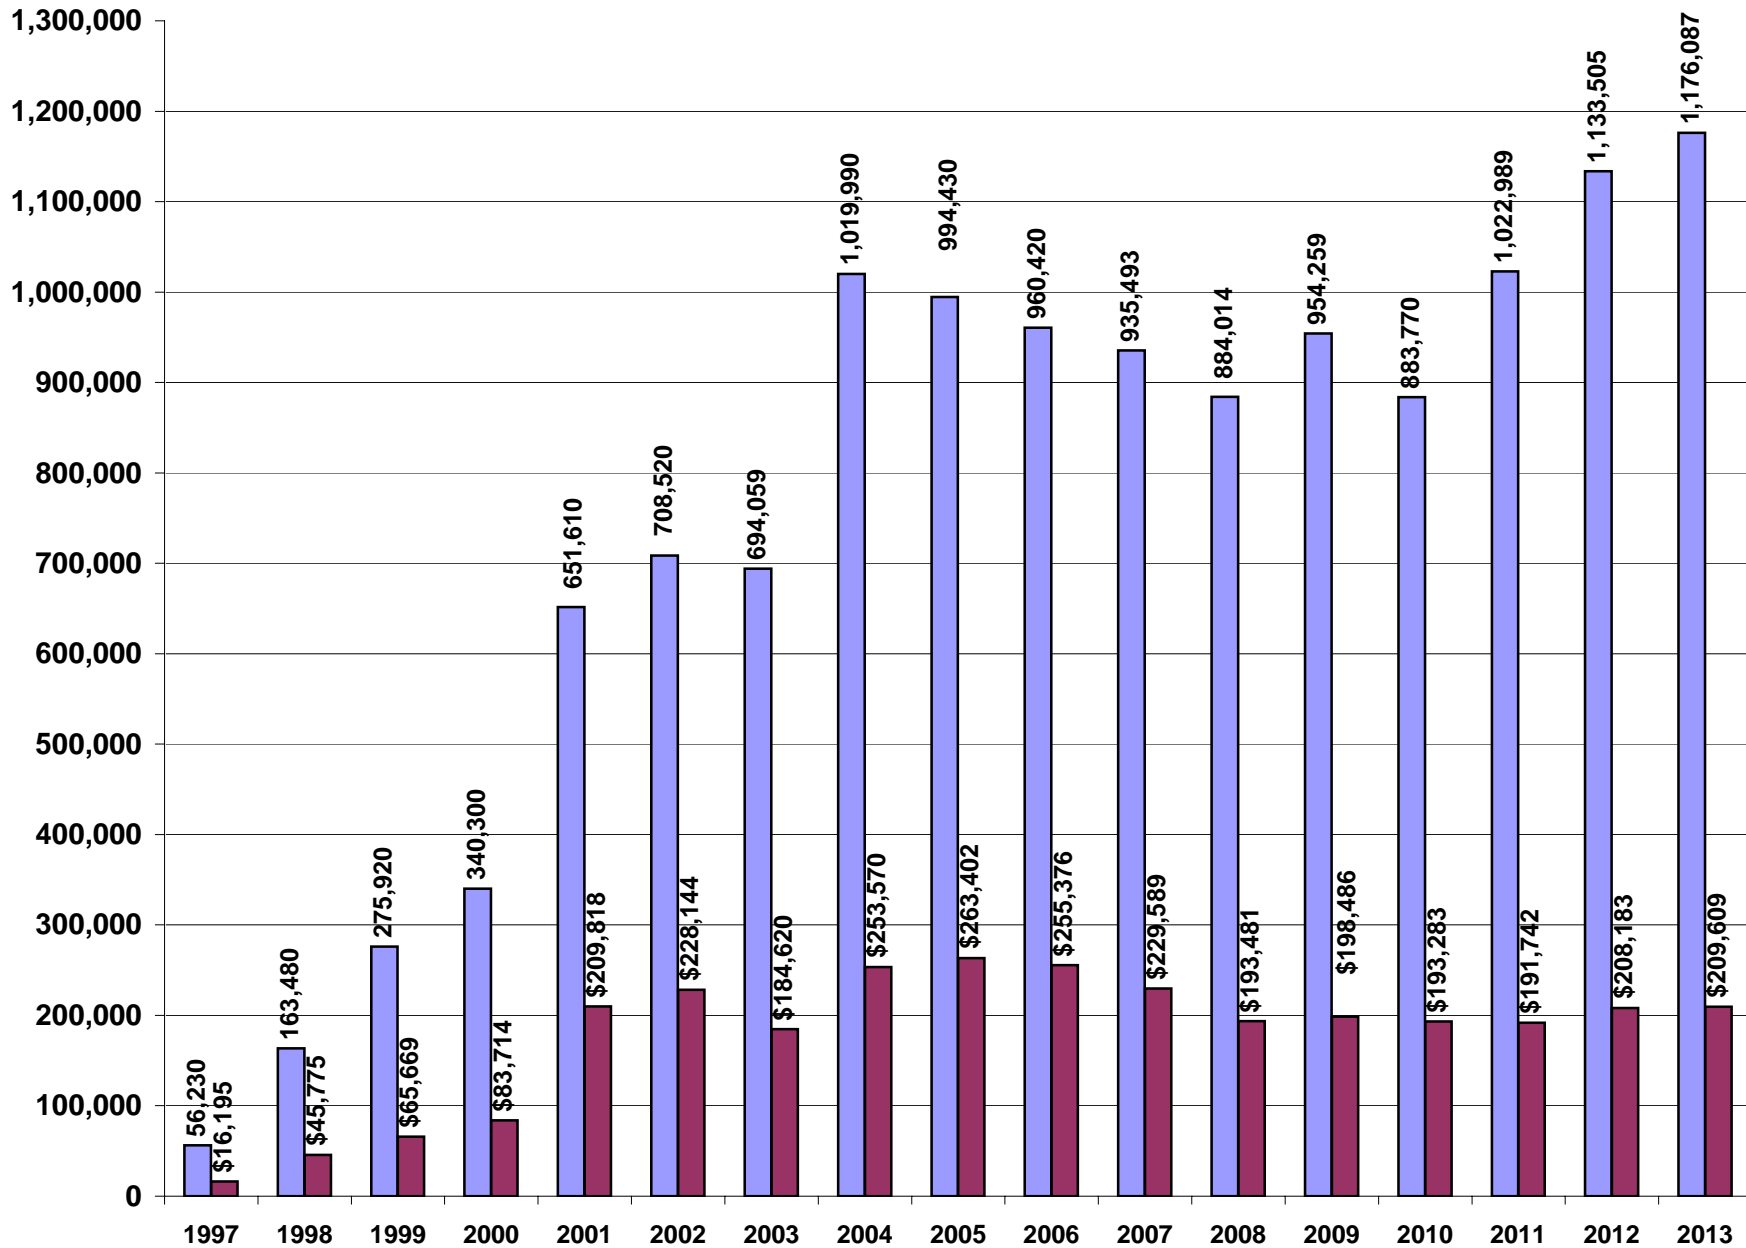

Ocean County Paint Management Program Quantities (in Pounds) and Costs 1997-2013

Prepared by: Ocean County Dept. of Solid Waste Management