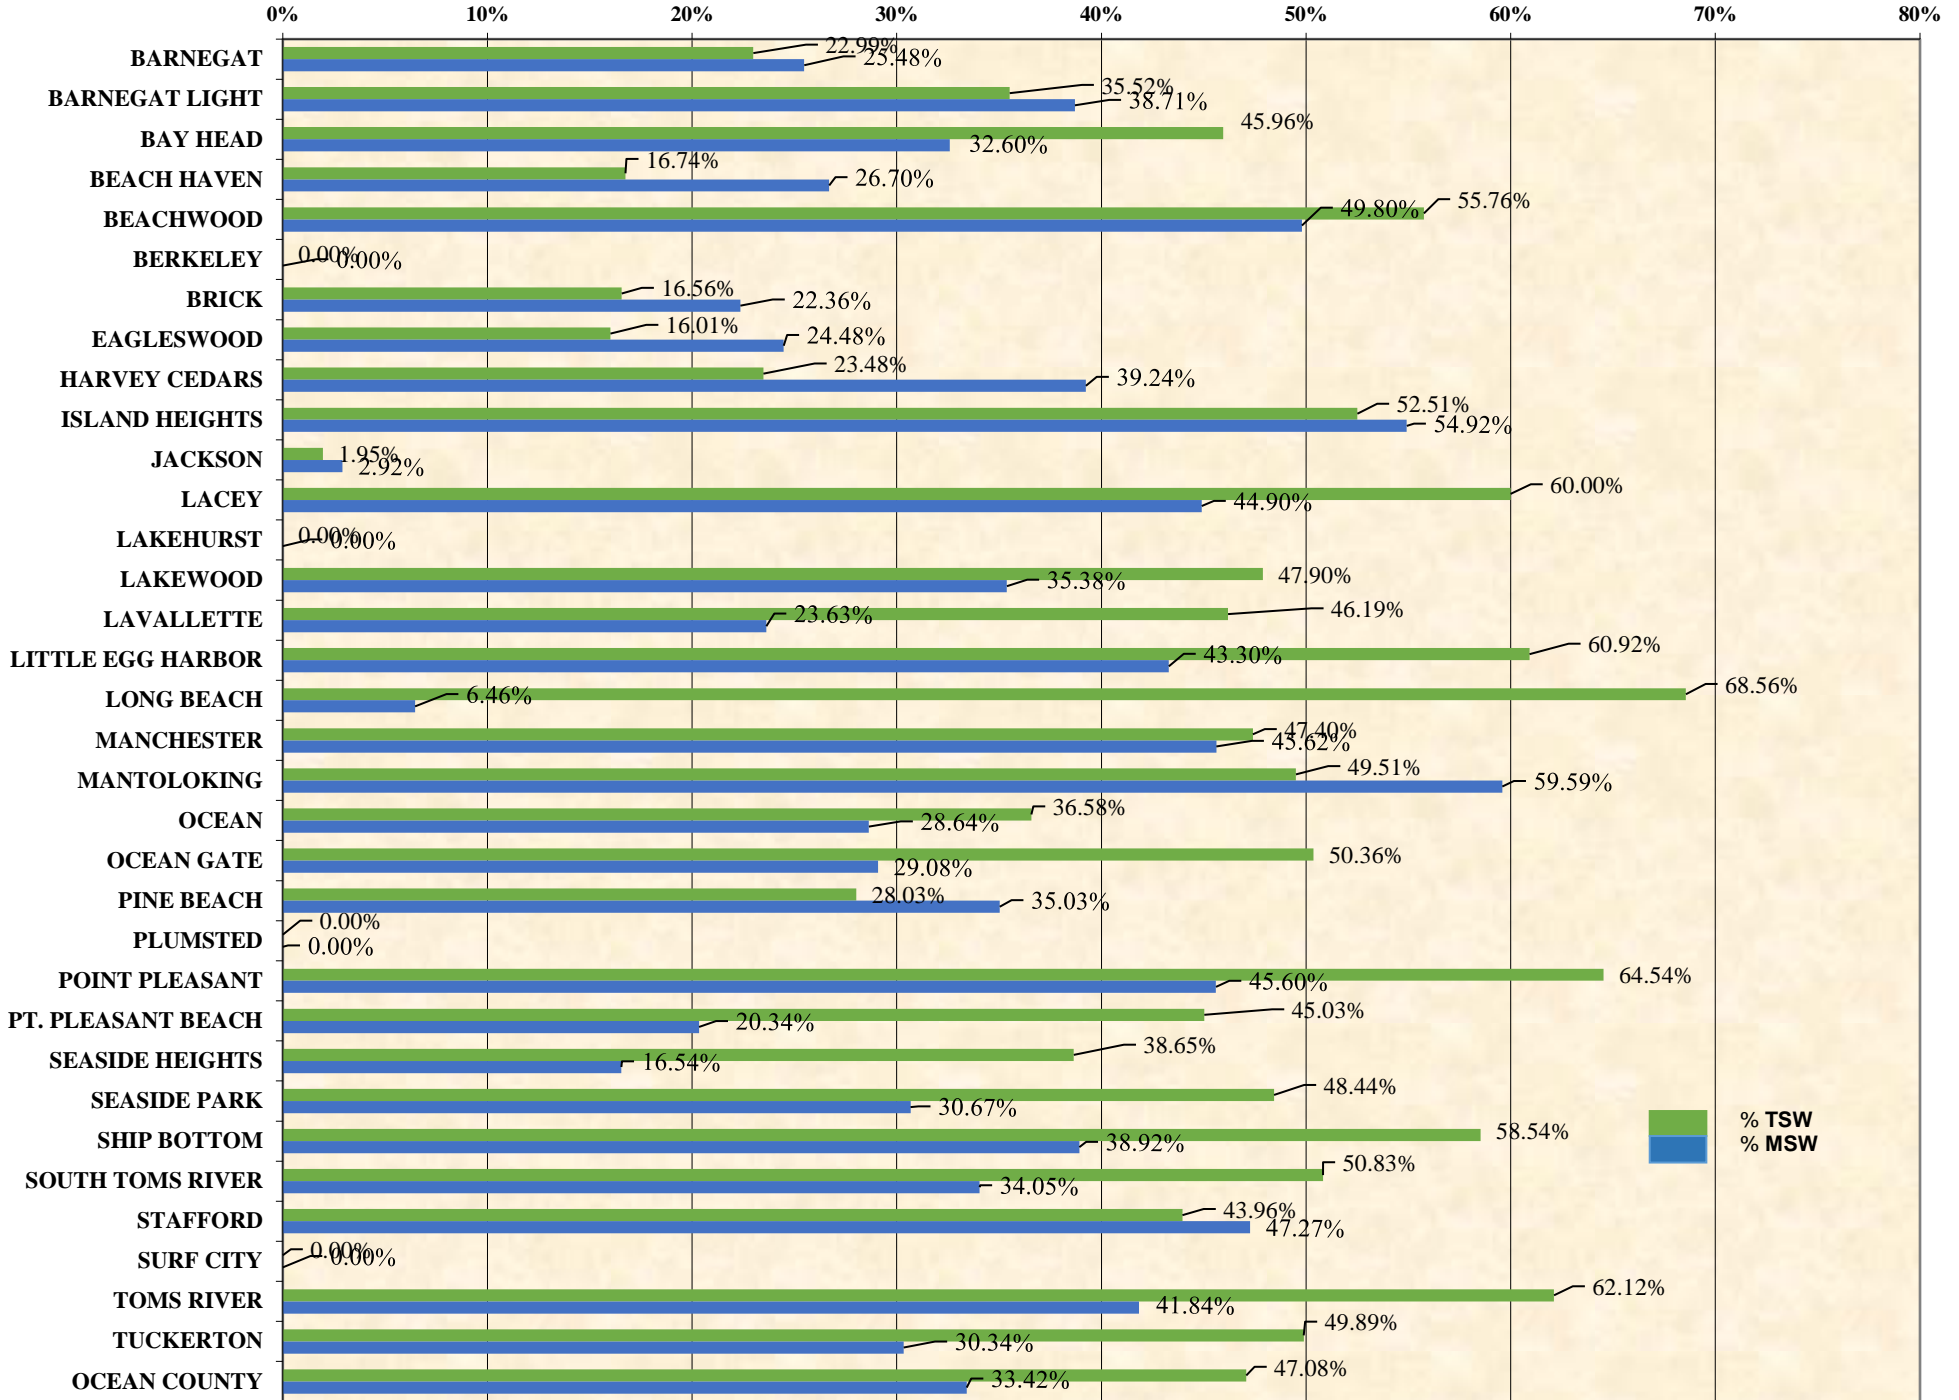

FINAL 2017 - PERCENTAGE OF TOTAL SOLID WASTE AND MUNICIPAL SOLID WASTE RECYCLED IN OCEAN COUNTY

Total Recyclables: 530,183.50 tons. MSW Total: 199,632.64 tons. Total disposed: 595,964 tons. Prepared by: OC Dept. of Solid Waste Management