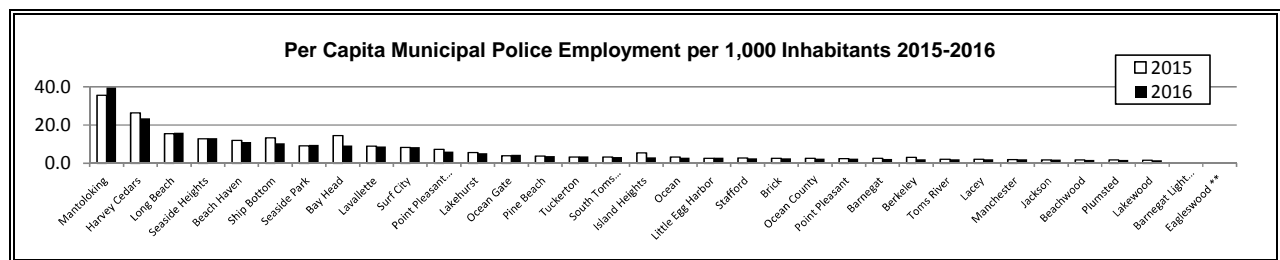

Ocean County Police Employment by Municipality, 2015-2016

Municipality	Police Officers 2016			Total Municipal Police Employees		Per Capita Police Employment per 1,000 Inhabitants*	
	Male	Female	Civilian	2015	2016	2015	2016
Barnegat Township	45	4	2	58	51	2.6	2.3
Barnegat Light Borough**	0	0	0	0	0	0.0	0.0
Bay Head Borough	8	0	1	14	9	14.4	9.2
Beach Haven Borough	10	1	2	14	13	11.9	11.1
Beachwood Borough	17	1	2	20	20	1.8	1.8
Berkeley Township	64	2	22	126	88	3.0	2.1
Brick Township	128	6	62	192	196	2.6	2.6
Eagleswood Township**	0	0	0	0	0	0.0	0.0
Harvey Cedars Borough	8	0	0	9	8	26.4	23.5
Island Heights Borough	4	1	0	9	5	5.4	3.0
Jackson Township	84	3	18	97	105	1.7	1.9
Lacey Township	41	2	14	58	57	2.0	2.0
Lakehurst Borough	11	1	2	15	14	5.6	5.2
Lakewood Township	111	10	32	159	153	1.6	1.5
Lavallette Borough	11	1	4	16	16	8.9	8.7
Little Egg Harbor Township	41	2	16	52	59	2.5	2.8
Long Beach Township	36	1	12	47	49	15.5	16.1
Manchester Township	67	1	18	85	86	2.0	2.0
Mantoloking Borough	8	1	1	9	10	35.6	39.7
Ocean Township	17	1	8	28	26	3.2	2.9
Ocean Gate Borough	8	0	1	8	9	4.0	4.5
Pine Beach Borough	7	0	1	8	8	3.7	3.7
Plumsted Township	13	1	1	15	15	1.8	1.8
Point Pleasant Borough	31	2	10	43	43	2.3	2.3
Point Pleasant Beach Borough	22	0	6	33	28	7.2	6.2
Seaside Heights Borough	25	0	13	37	38	12.8	13.1
Seaside Park Borough	13	0	2	14	15	9.0	9.7
Ship Bottom Borough	11	0	1	15	12	13.2	10.5
South Toms River Borough	11	0	1	12	12	3.2	3.2
Stafford Township	50	1	20	73	71	2.7	2.6
Surf City Borough	9	1	0	10	10	8.3	8.5
Toms River Township	156	4	27	189	187	2.1	2.0
Tuckerton Borough	11	0	1	11	12	3.3	3.6
Ocean County	1,078	47	300	1,476	1,425	2.5	2.4

Notes: * Per capita figures are based on Annual Estimates of Resident Population for Minor Civil Divisions, US Census Bureau. It should be noted that figures do not reflect the substantial influx of seasonal population in the resort municipalities.
 **Police service for municipality covered by adjacent municipality or State Police.