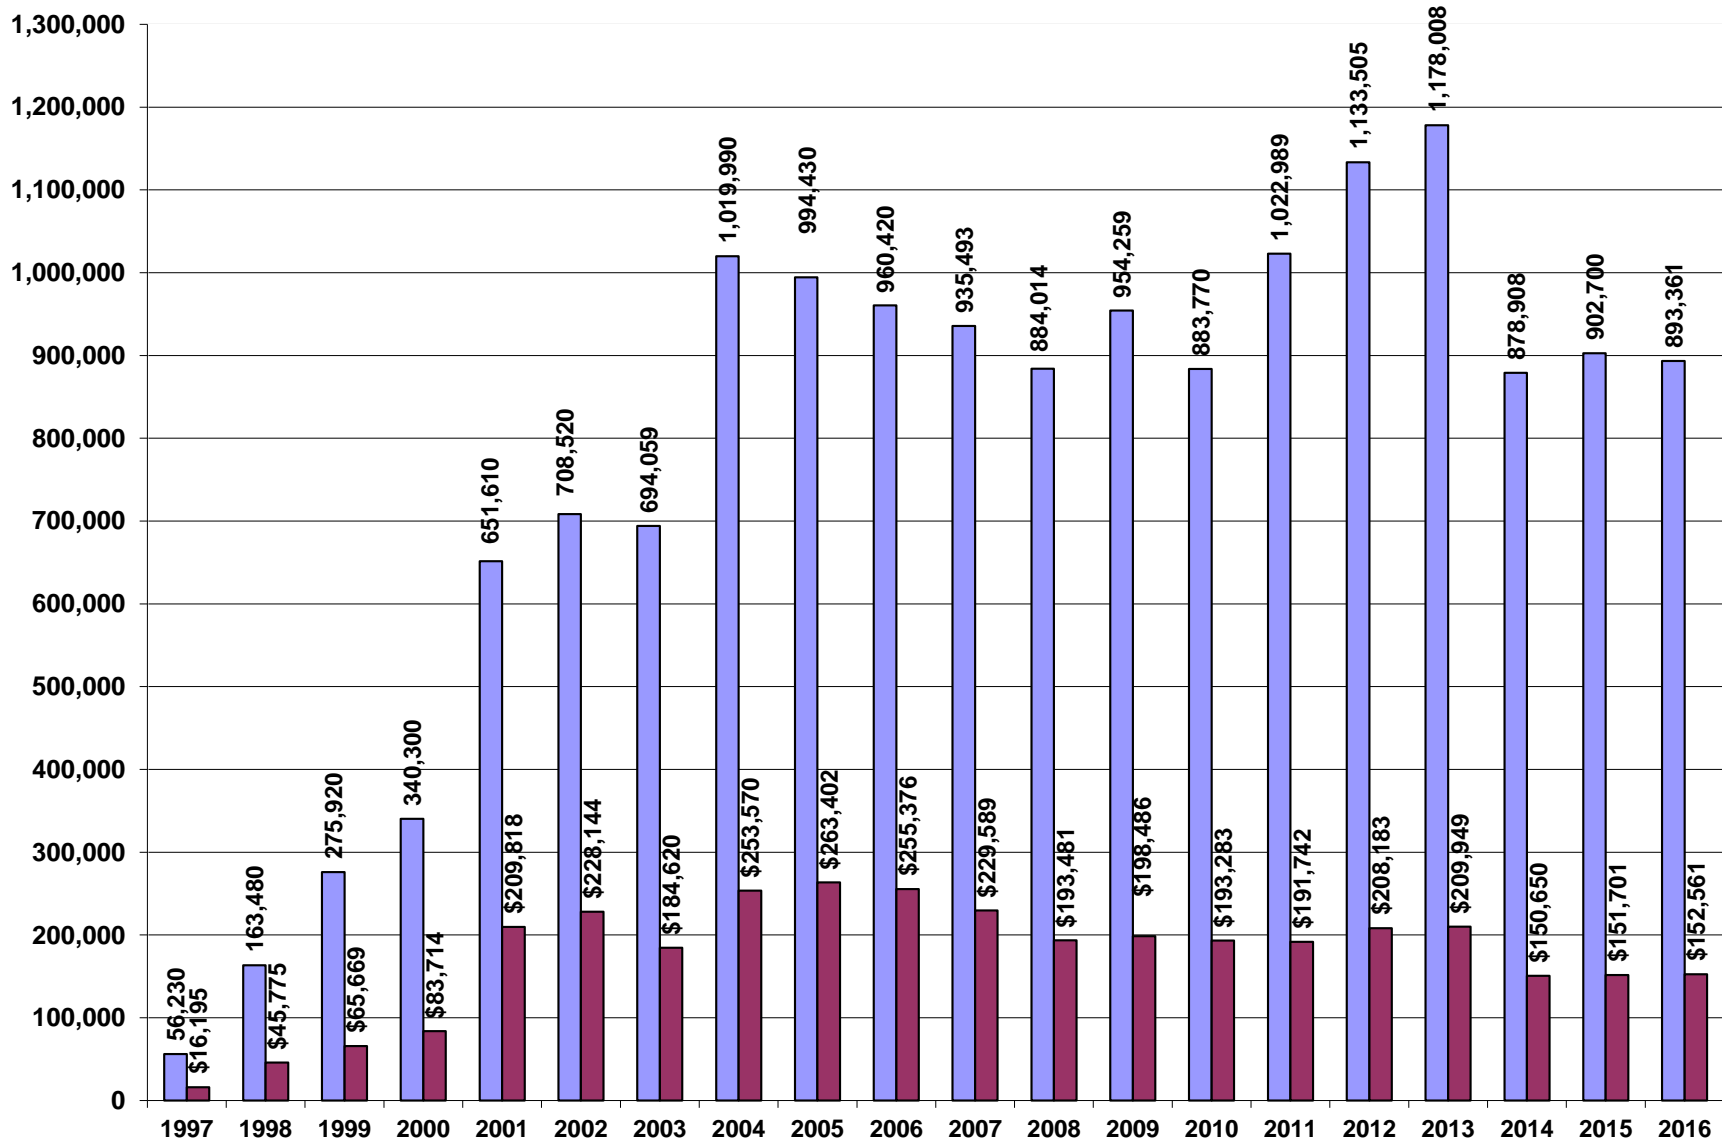

Ocean County Paint Management Program Quantities (in Pounds) and Costs 1997-2016

■ Pounds ■ Cost

Prepared by: Ocean County Dept. of Solid Waste Management